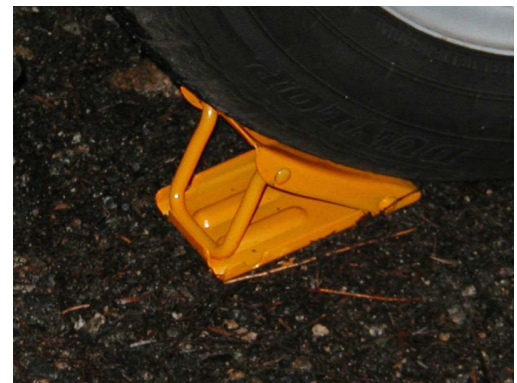

Sought After Morgan Accessory

from Ken Miles

Many of you I know have a little trouble with the hand brake on the Morgan and the ease with which the little chrome knob springs upwards to allow the car to gently roll down a hill. Many of us resort to the unique use of a stone or a piece of wood, as shown in the picture.

(Ed note – These are often misplaced or not readily available near your parking spot. Some also use another original Morgan accessory as supplied on most models – the gear box’s 1st or 2nd gear, as long as your clutch and engine compression are good!)

Recently on the April Fools’ run with the Northern Pod I was intrigued by a unique piece of equipment that would make an excellent addition to your Morgan tool kit. Les Burkholder informed me that it was an antique of more or less correct age for his car and was standard equipment for a 1974 Toyota Corolla. It folds neatly and is easily concealed under the seat when not in use. Fellow Morgan drivers - keep your eyes open when you visit the junk yards for your recycled Morgan parts and maybe you could be the proud owner of a unique Japanese emergency brake.